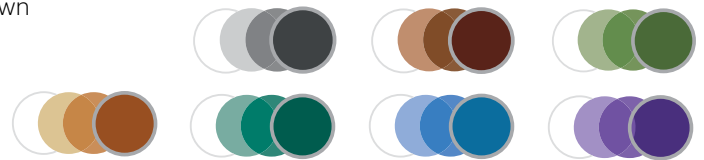

¹ US Consumer Brand Tracking: Q3 2017; N=210 Transitions Users (MSW-ARS)

Two consumer-known brands come together to offer eyeglass wearers high-performance and comfortable vision every day.

KODAK Transitions® Lens Availability

Colors: G = Gray, B = Brown, N = Graphite Green, D = Green/Copper/Brown

Style Colors: A = Amber, E = Emerald, S = Sapphire, M = Amethyst

Add no-glare protection for exceptional vision.

KODAK Lens

See the Colors of Life