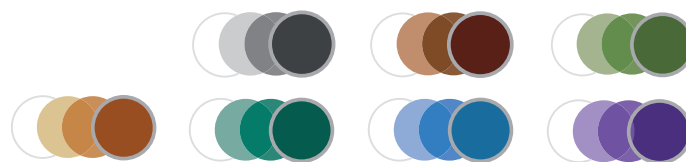

<sup>1</sup> US Consumer Brand Tracking: Q3 2017; N=210 Transitions Users (MSW-ARS)

**KODAK Lens**

Two consumer-known brands come together to offer eyeglass wearers high-performance and comfortable vision every day.

Colors: G = Gray, B = Brown, N = Graphite Green

Style Colors: A = Amber, E = Emerald, S = Sapphire, M = Amethyst

**Add no-glare protection for exceptional vision.**

**KODAK Lens**

See the Colors of Life

Signet Armorlite, Inc.