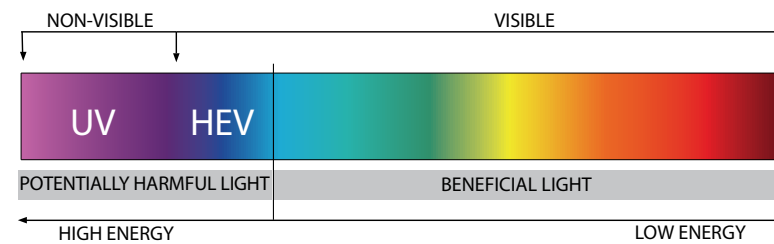

Transitions XTRActive Polarized include photochromic and polarized benefits.

Color codes: G = Gray, B = Brown, and N = Green

\* Customized with Point-of-Wear measurements for the optimum visual experience

\*\* Polarized Poly Mirrors have a gray base and are available in four solid mirrored color options: blue, silver, red and green

### KODAK Sun Lens Mirrors

Fashionable solid mirror top coat over a gray polarized poly lens blank. Durable, impact resistant and stylish. Ideal for extremely bright environments and on the water.

When a standard polarized lens is not enough for glare protection, KODAK Sun Lens Mirrors block more light for comfortable viewing. Each mirror color changes the view as they block different color wavelengths.

### KODAK Total Blue Lens

Sunwear Solution Combined with The Ultimate in HEV Filtering Technology

KODAK Total Blue Lens is a hybrid of lens material and AR coating that provides 100% direct UV protection and up to 80% filtering of HEV Blue Light\*\*\* while maintaining true color vision. It is available in polarized gray with a blue mirror-like finish. KODAK Total Blue Polarized Lenses provide comfortable viewing in bright outdoor environments.