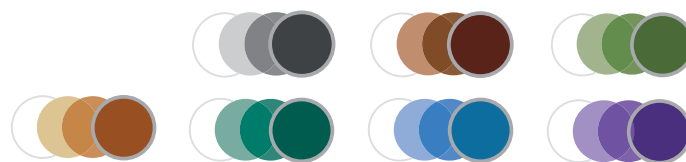

¹ US Consumer Brand Tracking: Q3 2017; N=210 Transitions Users (MSW-ARS)

KODAK Lens

Two consumer-known brands come together to offer eyeglass wearers high-performance and comfortable vision every day.

KODAK Transitions® Lens Availability

| Lens Design | 1.50 | Poly | Trivex® | 1.60 | 1.67 | 1.74 |
|--|---------|---------|---------|------|---------|------|
| <i>Transitions® Signature® Gen8™ / Style Colors lenses</i> | | | | | | |
| KODAK Unique DRO®/ Unique DRO HD Lenses | GBNAESM | GBNAESM | GB | GB | GBNAESM | G |
| KODAK Unique™ HD Lens | GBN | GBN | GB | GB | GBN | G |
| KODAK Unique Lens | GBNAESM | GBNAESM | GB | GB | GBNAESM | |
| KODAK Precise® Plus / Precise Short Plus Lenses | GB | GB | GB | | GB | |
| KODAK Precise PB / Precise Short PB Lenses | GBN | GBN | GB | | GBN | |
| KODAK Precise / Precise Short Lenses | G | G | | | G | |
| KODAK PowerUp® Lens | | GB | | | | |
| KODAK Digital Single Vision Lens | GBNAESM | GBNAESM | GB | GB | GBNAESM | G |
| KODAK Clean&CleAR™ Finished Single Vision (AR-coated) | G | G | | | | |
| <i>Transitions® XTRActive® New Generation lenses</i> | | | | | | |
| KODAK Unique DRO/ Unique DRO HD Lenses | G | G | G | | G | |
| KODAK Unique Lens | G | G | G | | G | |
| KODAK Precise PB / Precise Short PB Lenses | G | G | G | | G | |
| KODAK Digital Single Vision Lens | G | G | G | | G | |
| <i>Transitions® XTRActive Polarized™ lenses</i> | | | | | | |
| KODAK Unique DRO/ Unique DRO HD Lenses | | G | | | | |
| KODAK Unique Lens | | G | | | | |
| KODAK Precise PB / Precise Short PB Lenses | | G | | | | |
| KODAK Digital Single Vision Lens | | G | | | | |

Colors: G = Gray, B = Brown, N = Graphite Green

Style Colors: A = Amber, E = Emerald, S = Sapphire, M = Amethyst

Add no-glare protection for exceptional vision.

KODAK Lens
See the Colors of Life

Signet Armorlite, Inc.
800.830.3995
www.signetarmorlite.com